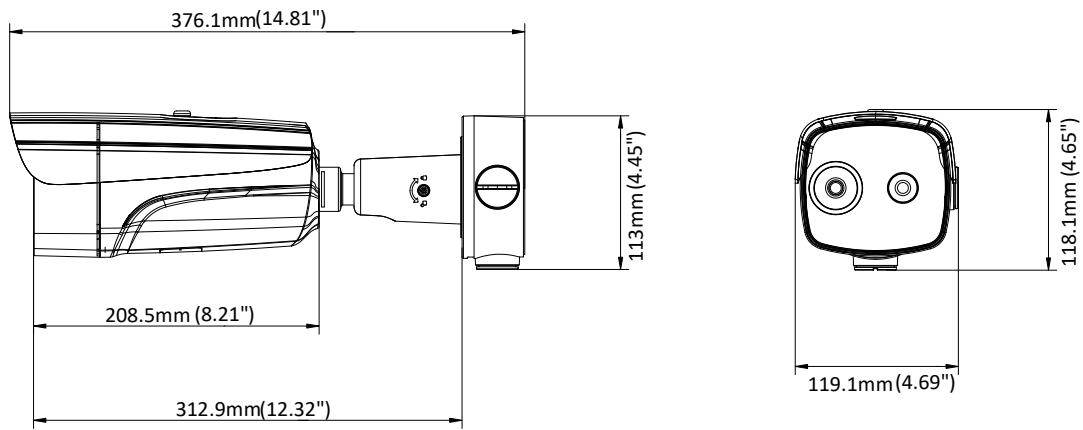

Available Model

DS-2TD2636B-15/P

Dimension